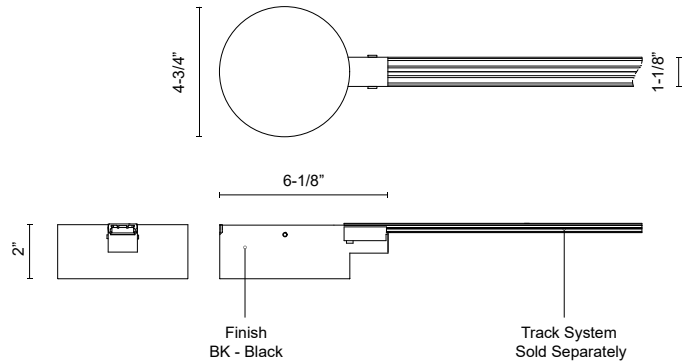

**TRILO TRACK**  
**TR989963**  
 TRILO TRACK SYSTEM

PROJECT

TR989963-BK  
 Black

**SPECIFICATION DETAILS**

<b>Fixture Dimensions</b>	L6-1/8" x W4-3/4" x H2"
<b>Max Track Length</b>	40m
<b>Wattage</b>	96W
<b>Voltage</b>	120V
<b>Dimming</b>	100% - 10%, TRIAC or ELV Dimmer (Not Included)
<b>Location</b>	Dry

\* For custom options, consult factory for details.  
 \* For warranty information, please visit [www.kuzcolighting.com/warranty](http://www.kuzcolighting.com/warranty)

**DESCRIPTION**

The Power Box Driver Cover can be placed at the end of the Trilo track system. This canopy covers a standard junction box and will house the driver for your system.